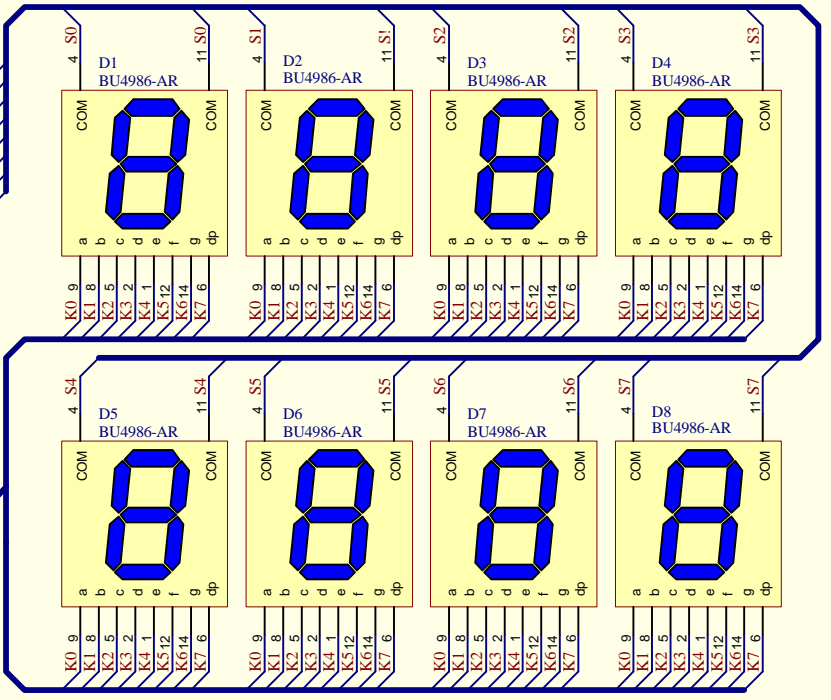

IR Triger IN

CTRL

Title Lap Timer 7 Seg Version		Designed by H.Kashima	
Size: A4	Number:	Revision: 1.0PCB	TSUKUBA City, IBARAKI 305 JAPAN
File: R:\LAP7SEG\LAP7SEG.PCB		Date: 22-Feb-1998 Time: 23:10:20	Sheet 1 of 1