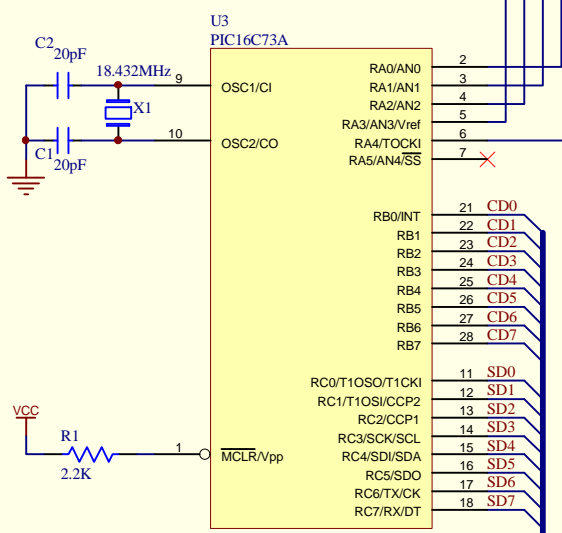

IR Triger IN

CTRL

Title Lap Timer 7 Seg Version		Designed by H.Kashima	
Size: A4	Number:	Revision: 1.0PCB	TSUKUBA City, IBARAKI 305 JAPAN
File: R:\LAP7SEG\LAP7SEG.PCB		Date: 22-Feb-1998 Time: 23:10:20	Sheet 1 of 1