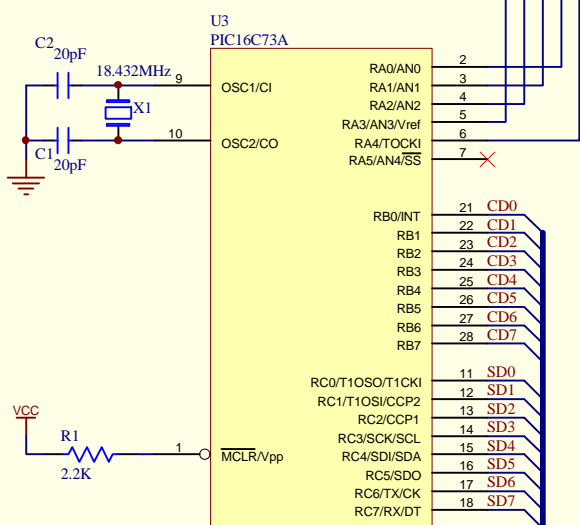

IR Triger IN

CTRL

Title Lap Timer 7 Seg Version		Designed by H.Kashima	
Size: A4	Number:	Revision: 1.0PCB	TSUKUBA City, IBARAKI 305 JAPAN
File: E:\LAP7SEG\LAP7SEG.PCB		Date: 22-Feb-1998 Time: 23:10:20	Sheet 1 of 1