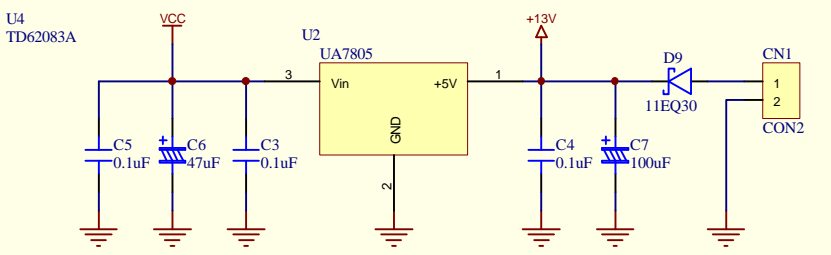

IR Triger IN

CTRL

Title Lap Timer 7 Seg Version		Designed by H.Kashima	
Size: A4	Number:	Revision: 1.0PCB	TSUKUBA City, IBARAKI 305 JAPAN
File: R:\LAP7SEG\LAP7SEG.PCB		Date: 22-Feb-1998 Time: 23:10:20	Sheet 1 of 1