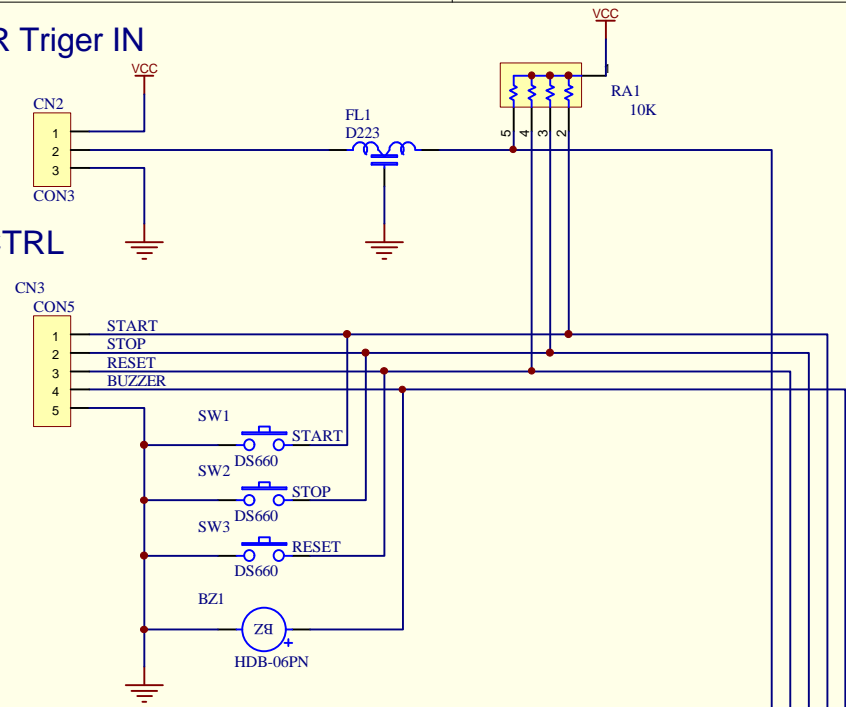

IR Triger IN

CTRL

Title Lap Timer 7 Seg Version		Designed by H.Kashima	
Size: A4	Number:	Revision: 1.0PCB	TSUKUBA City, IBARAKI 305 JAPAN
File: R:\LAP7SEG\LAP7SEG.PCB		Date: 22-Feb-1998 Time: 23:10:20	Sheet 1 of 1