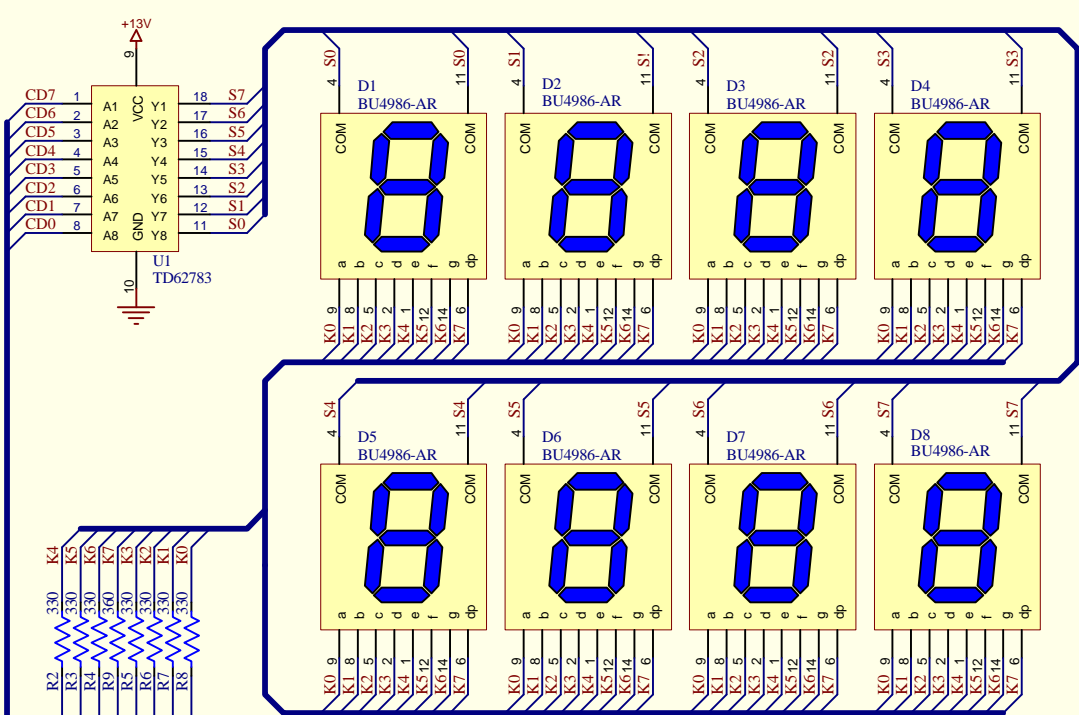

IR Triger IN

CTRL

Title Lap Timer 7 Seg Version		Designed by H.Kashima	
Size: A4	Number:	Revision: 1.0PCB	TSUKUBA City, IBARAKI 305 JAPAN
File: E:\LAP7SEG\LAP7SEG.PCB		Date: 22-Feb-1998 Time: 23:10:20	Sheet 1 of 1