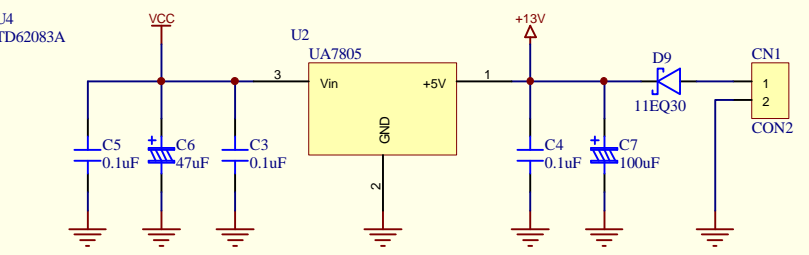

IR Triger IN

CTRL

Title Lap Timer 7 Seg Version		Designed by H.Kashima	
Size: A4	Number:	Revision: 1.0PCB	TSUKUBA City, IBARAKI 305 JAPAN
File: E:\LAP7SEG\LAP7SEG.PCB		Date: 22-Feb-1998 Time: 23:10:20	Sheet 1 of 1