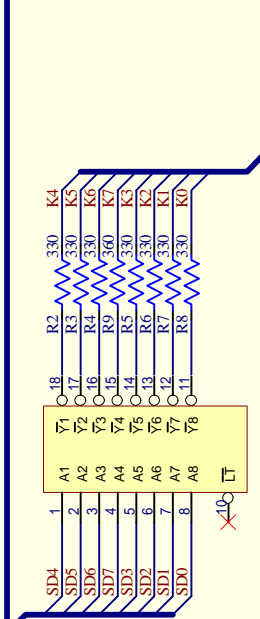

IR Triger IN

CTRL

Title Lap Timer 7 Seg Version		Designed by H.Kashima	
Size: A4	Number:	Revision: 1.0PCB	TSUKUBA City, IBARAKI 305 JAPAN
File: R:\LAP7SEG\LAP7SEG.PCB		Date: 22-Feb-1998 Time: 23:10:20	Sheet 1 of 1