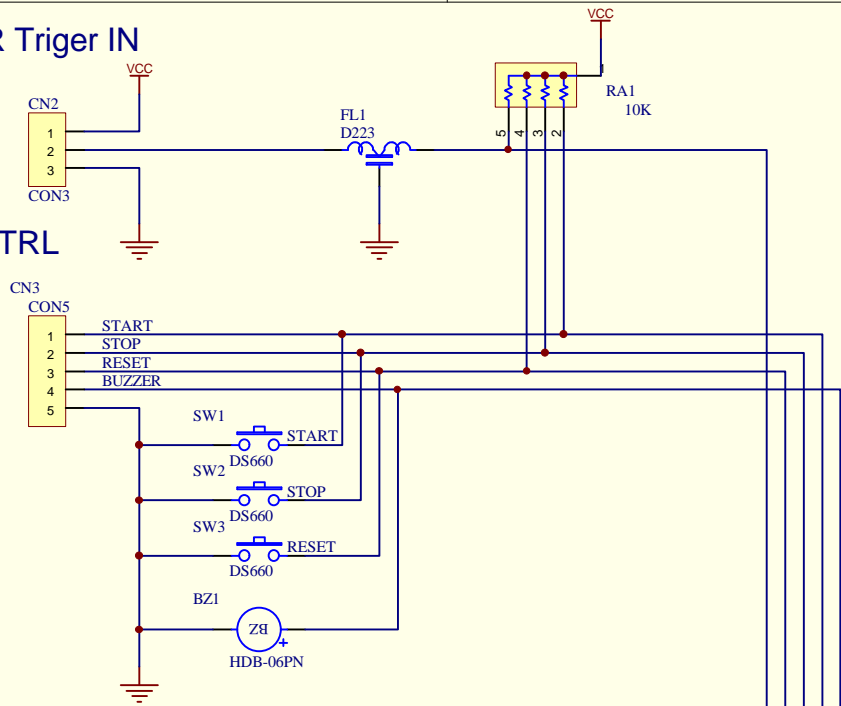

IR Triger IN

CTRL

Title Lap Timer 7 Seg Version		Designed by H.Kashima	
Size: A4	Number:	Revision: 1.0PCB	TSUKUBA City, IBARAKI 305 JAPAN
File: E:\LAP7SEG\LAP7SEG.PCB		Date: 22-Feb-1998 Time: 23:10:20	Sheet 1 of 1