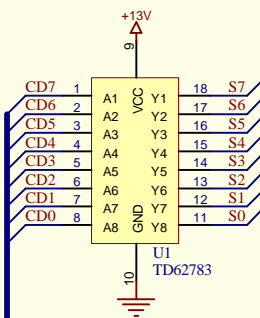

IR Triger IN

CTRL

Title Lap Timer 7 Seg Version		Designed by H.Kashima	
Size: A4	Number:	Revision: 1.0PCB	TSUKUBA City, IBARAKI 305 JAPAN
File: R:\LAP7SEG\LAP7SEG.PCB		Date: 22-Feb-1998 Time: 23:10:20	Sheet 1 of 1